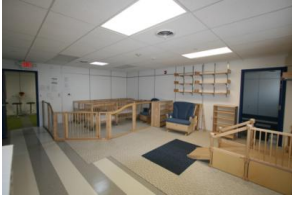

We Went to Harvard!

Harvard Child Care Center

5,700sq ft (8) module complex

“Green” Sustainable classroom

Features:

Relocatable

Recycled and renewable materials

Reflective roofing materials

Solar Tubes

Optimization of natural daylight

Low VOC Interior materials

Waterless urinals

High efficiency windows

Many more features were incorporated into this sustainable building to help reduce waste, pollution and environmental degradation by efficiently using energy, water, and other resources